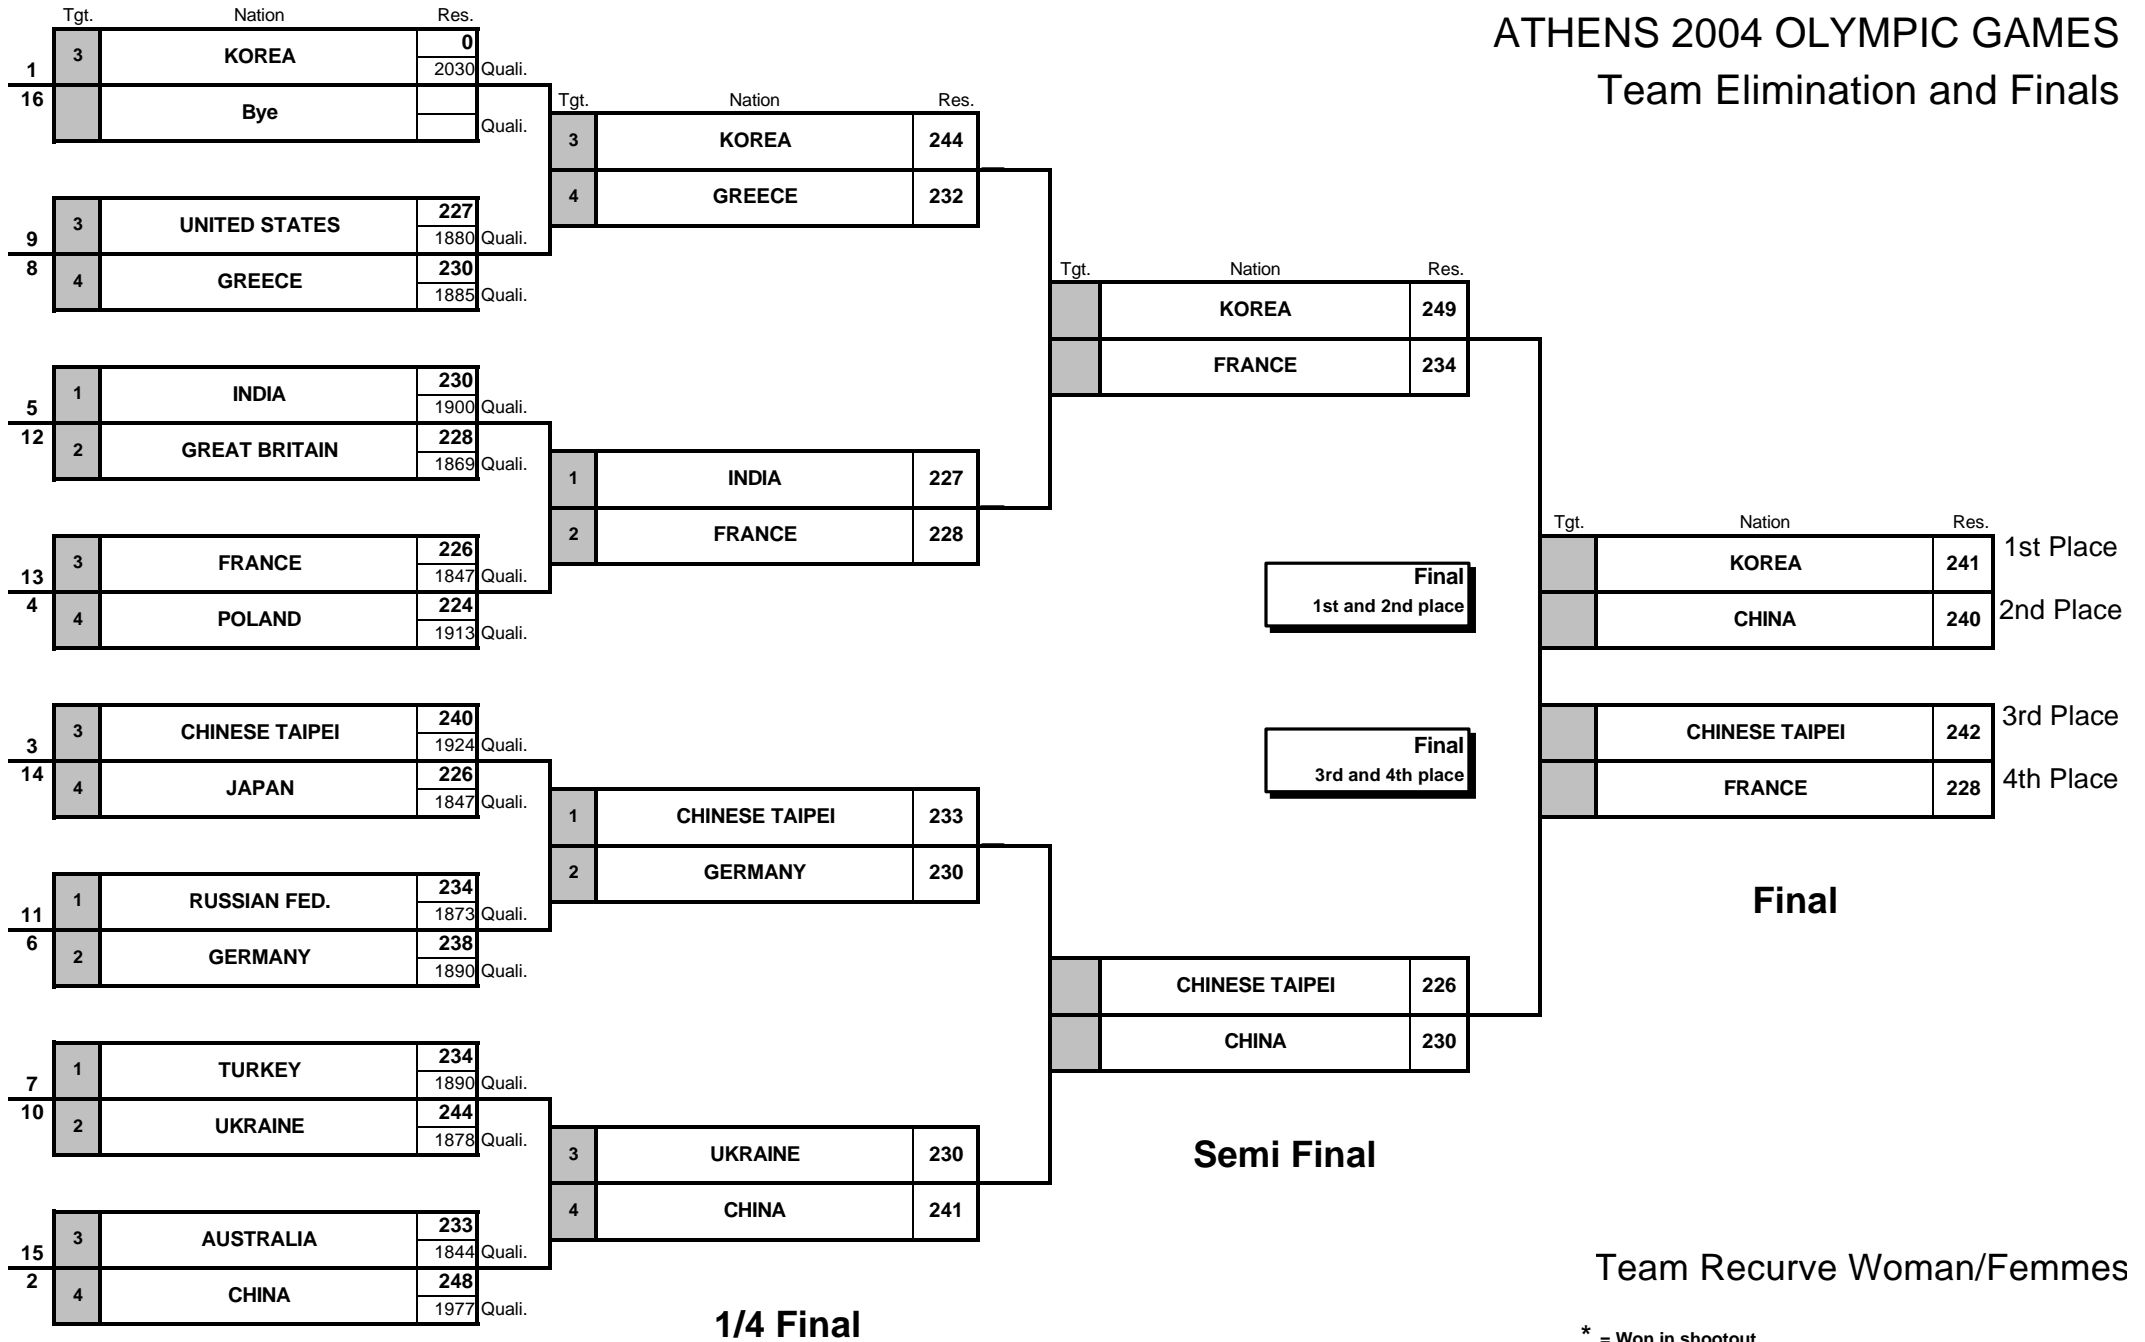

# ATHENS 2004 OLYMPIC GAMES Team Elimination and Finals

\* = Won in shootout

1/8 Elimination

1/4 Final

Semi Final

Team Recurve Woman/Femmes

# ATHENS 2004 OLYMPIC GAMES

## Team Elimination and Finals